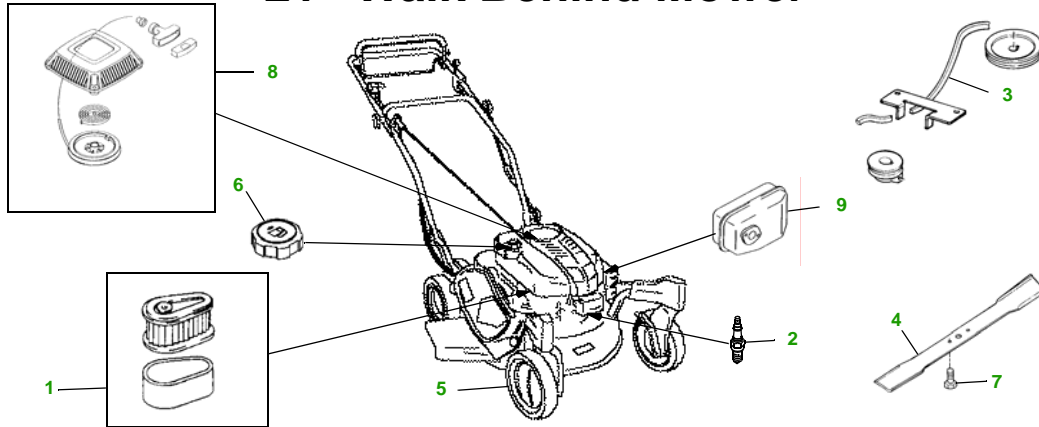

MAINTENANCE REMINDER SHEET

JX75 S/N —X200000

21" Walk Behind Mower

Mower S/N

Key	Part No.	Description	Key	Part No.	Description
1	M77555.....	AIR FILTER - FOAM	6	AM106245	FUEL CAP (ENG HS00, JS01)
	M79451.....	AIR FILTER - PAPER		AM118453.....	FUEL CAP (ENG JS00, KS01, LS01)
2	M802138.....	SPARK PLUG	7	19M7938.....	BOLT
3	M77167.....	BELT - DRIVE	8	AM116737.....	RECOIL STARTER
4	M77178.....	BLADE - STD		M113584	ROPE
	M125413.....	BLADE - MULCHING		M79474	GRIP
5	AM115138	WHEEL	9	AM106238	MUFFLER

Qty	Part No	Item
1	AM130907	Mower Deck Leveling Gauge
1	TY26183	Grease Gun

FOR ON-LINE PARTS ASSISTANCE:

www.JDParts.Deere.com

- VIEW [John Deere Parts Catalog](#) to look-up part numbers
- ORDER parts on-line from your [John Deere Dealer](#)
- SEARCH for parts for [YOUR specific model](#)
- SEARCH for parts by [Partial Part Number](#)